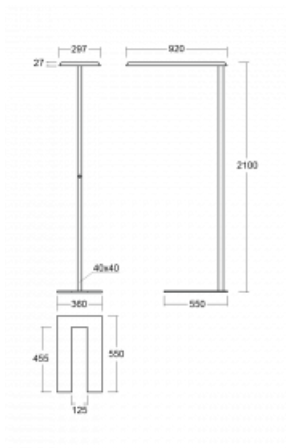

## Technical drawing

Type of installation	Free-standing
Light distribution	Direct-indirect
Luminaire shape	Angular
Colour of the luminaires	Silver
Material	Aluminium
Lifetime	L80/B20 50 000 hours
Warranty	5 years
Description of luminaires	Luminaire free-standing
item description	free-standing luminaire LO; flexible cord CH + switch
Dimensions	920 mm × 360 mm × 2100 mm
Light source	LED MODUL
Type of optical system	Microprisma
Luminous flux*	7000 lm
Colour Temperature	4000 K cool white
Luminous efficacy	143 lm/W
MacAdam Light source	3
Colour rendering index	80
UGR max. X=4H Y=8H, ρ=70,50,20	16.3

## Curve

Luminaire power input\* 48.8 W

Connection of the luminaires ON/OFF

Electrical voltage 220-240V

Frequency 50/60Hz

⊕ CE IP 20

\*±10 %