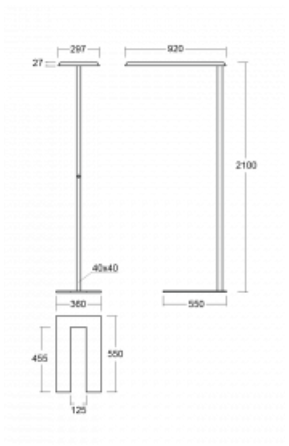

Technical drawing

Type of installation	Free-standing
Light distribution	Direct-indirect
Luminaire shape	Angular
Colour of the luminaires	Black
Material	Aluminium
Lifetime	L80/B20 50 000 hours
Warranty	5 years
Description of luminaires	Luminaire free-standing
item description	free-standing luminaire LO; flexible cord CH + switch
Dimensions	920 mm × 360 mm × 2100 mm
Light source	LED MODUL
Type of optical system	Microprisma
Luminous flux*	7000 lm
Colour Temperature	4000 K cool white
Luminous efficacy	143 lm/W
MacAdam Light source	3
Colour rendering index	80
UGR max. X=4H Y=8H, ρ=70,50,20	16.3

Curve

Luminaire power input* 48.8 W

Connection of the luminaires ON/OFF

Electrical voltage 220-240V

Frequency 50/60Hz

⊕ CE IP 20

*±10 %

Downloads