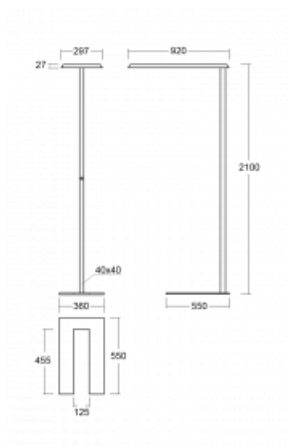

Technical drawing

Type of installation	Free-standing
Light distribution	Direct-indirect
Luminaire shape	Angular
Colour of the luminaires	White
Material	Aluminium
Lifetime	L80/B20 50 000 hours
Warranty	5 years
Description of luminaires	Luminaire free-standing
item description	free-standing luminaire LO; flexible cord CH + switch
Dimensions	920 mm × 360 mm × 2100 mm
Light source	LED MODUL
Type of optical system	Microprisma
Luminous flux*	6650 lm
Colour Temperature	3000 K warm white
Luminous efficacy	136 lm/W
MacAdam Light source	3
Colour rendering index	80
UGR max. X=4H Y=8H, ρ=70,50,20	16.1

Curve

Luminaire power input* 48.8 W

Connection of the luminaires ON/OFF

Electrical voltage 220-240V

Frequency 50/60Hz

⊕ CE IP 20

*±10 %

Downloads