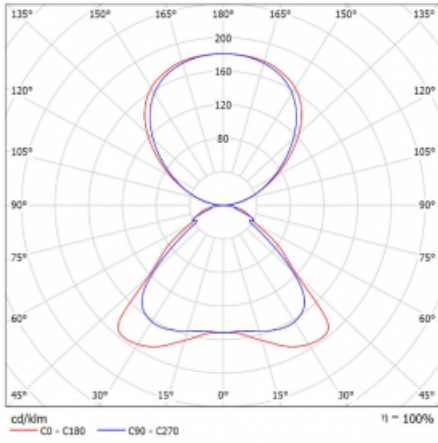

Technical drawing

Type of installation	Free-standing
Light distribution	Direct-indirect
Luminaire shape	Angular
Colour of the luminaires	Black
Material	Aluminium
Lifetime	L80/B20 50 000 hours
Warranty	5 years
Description of luminaires	Luminaire free-standing
item description	free-standing luminaire LO; flexible cord EURO + button
Dimensions	920 mm × 360 mm × 2100 mm
Light source	LED MODUL
Type of optical system	Microprisma
Luminous flux*	7000 lm
Colour Temperature	4000 K cool white
Luminous efficacy	143 lm/W
MacAdam Light source	3
Colour rendering index	80
UGR max. X=4H Y=8H, ρ=70,50,20	16.3

Curve

Luminaire power input* 48.8 W

Connection of the luminaires Other type of dimming

Electrical voltage 220-240V

Frequency 50/60Hz

⊕ CE IP 20

*±10 %

Downloads