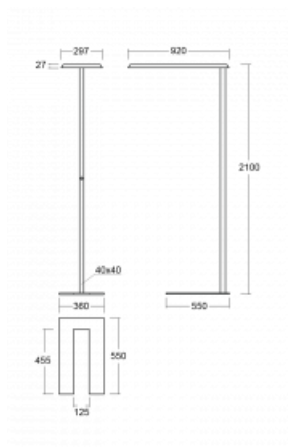

Technical drawing

Type of installation	Free-standing
Light distribution	Direct-indirect
Luminaire shape	Angular
Colour of the luminaires	White
Material	Aluminium
Lifetime	L80/B20 50 000 hours
Warranty	5 years
Description of luminaires	Luminaire free-standing
item description	free-standing luminaire LO; flexible cord EURO + button
Dimensions	920 mm × 360 mm × 2100 mm
Weight	16.4 kg
Light source	LED MODUL
Type of optical system	Microprisma
Luminous flux*	6650 lm
Colour Temperature	3000 K warm white
Luminous efficacy	136 lm/W
MacAdam Light source	3
Colour rendering index	80
UGR max. X=4H Y=8H, $\rho=70,50,20$	16.1