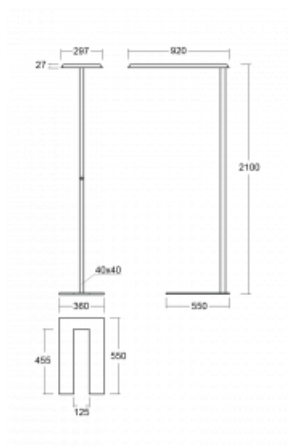

## Technical drawing

Type of installation	Free-standing
Light distribution	Direct-indirect
Luminaire shape	Angular
Colour of the luminaires	Black
Material	Aluminium
Lifetime	L80/B20 50 000 hours
Warranty	5 years
Description of luminaires	Luminaire free-standing
item description	free-standing luminaire LO; flexible cord EURO + button
Dimensions	920 mm × 360 mm × 2100 mm
Weight	16.4 kg
Light source	LED MODUL
Type of optical system	Microprisma
Luminous flux*	6650 lm
Colour Temperature	3000 K warm white
Luminous efficacy	129 lm/W
MacAdam Light source	3
Colour rendering index	80
UGR max. X=4H Y=8H, $\rho=70,50,20$	16.1