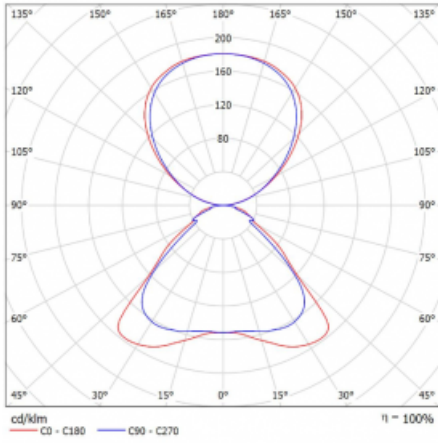

Curve

Luminaire power input* 51.7 W

Connection of the luminaires Other type of dimming

Electrical voltage 220-240V

Frequency 50/60Hz

⊕ CE IP 20

*±10 %