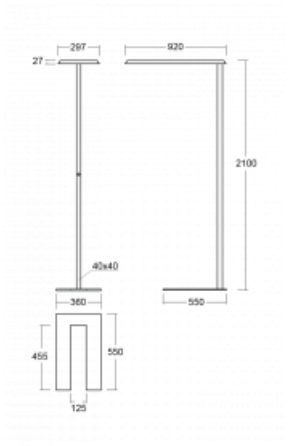

## Technical drawing

Type of installation	Free-standing
Light distribution	Direct-indirect
Luminaire shape	Angular
Colour of the luminaires	Black
Material	Aluminium
Lifetime	L80/B20 50 000 hours
Warranty	5 years
Description of luminaires	Luminaire free-standing
item description	free-standing luminaire LO; flexible cord EURO + button
Dimensions (l × w × h mm)	920 mm × 360 mm × 2100 mm
Weight	16.4 kg
Light source	LED MODUL
DIR optical system	Microprisma
INDIR optical system	Opal cover
Luminous flux*	6650 lm
Colour Temperature	3000 K warm white
Luminous efficacy	129 lm/W
MacAdam Light source	3
Colour rendering index	80
UGR max. X=4H Y=8H, ρ=70,50,20	16.1