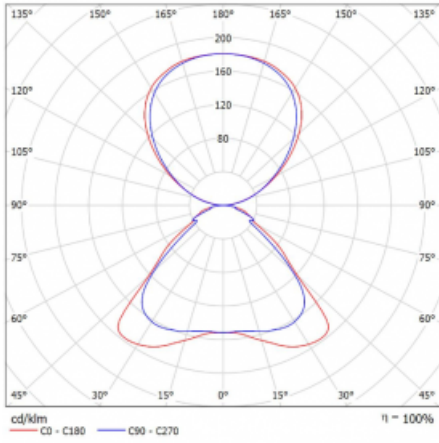

Curve

Luminaire power input* 51.7 W

Connection of the luminaires Other type of dimming

Electrical voltage 220-240V

Frequency 50/60Hz

⊕ CE IP 20

*±10 %