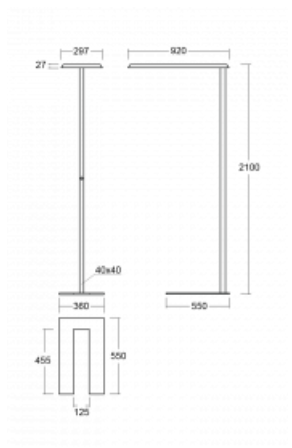

Luminaire

Sineli

230-731I-15GGE/830, W

Ordinary free standing luminaires have long been out of the game. We have designed and developed an ideal designer luminaire of the Sineli family, which will provide you with comfort at work and will improve your concentration. The Sineli luminaires are designed for both table mounting and free standing, so you can move them freely at any time, thus adapting the arrangement of the items in the room according to your needs. Sturdy construction and weight prevent accidental tipping over and ensure reliable stability. The shape of Sineli resembles a spaceship arriving from a distant galaxy, which can make your office, meeting room or private apartment look more impressive.

Technical drawing

Type of installation	Free-standing
Light distribution	Direct-indirect
Luminaire shape	Angular
Colour of the luminaires	White
Material	Aluminium
Lifetime	L80/B20 50 000 hours
Warranty	5 years
Description of luminaires	Luminaire free-standing
item description	free-standing luminaire LO; flexible cord EURO + switch
Dimensions	920 mm × 360 mm × 2100 mm
Light source	LED MODUL
Type of optical system	Microprisma
Luminous flux*	6650 lm
Colour Temperature	3000 K warm white
Luminous efficacy	136 lm/W
MacAdam Light source	3
Colour rendering index	80
UGR max. X=4H Y=8H, ρ=70,50,20	16.1

Curve

Luminaire power input* 48.8 W

Connection of the luminaires ON/OFF

Electrical voltage 220-240V

Frequency 50/60Hz

⊕ CE IP 20

*±10 %

Downloads