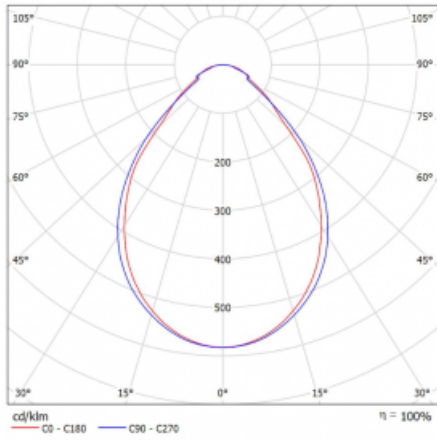

Curve

Luminaire power input* 23 W

Connection of the luminaires DALI

Electrical voltage 220-240V

Frequency 50/60Hz

⊕ CE IP 20

*±10 %

Downloads

228-20101, S
2 end caps

228-20200, N
arranging coupler