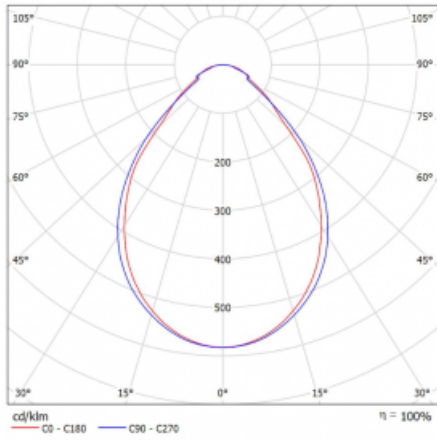

Curve

Luminaire power input* 23 W

Connection of the luminaires DALI

Electrical voltage 220-240V

Frequency 50/60Hz

⊕ CE IP 20

*±10 %

Downloads