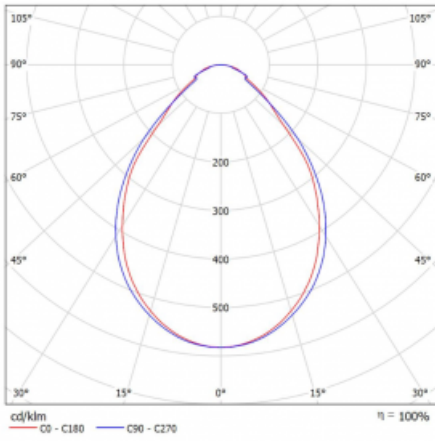

Curve

Luminaire power input* 39 W

Connection of the luminaires DALI

Electrical voltage 220-240V

Frequency 50/60Hz

⊕ CE IP 20

*±10 %

Downloads

228-20101, B
2 end caps

228-20200, N
arranging coupler