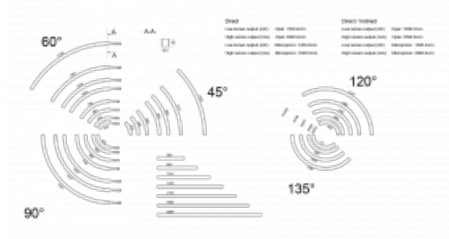

Luminaire

Flumo60-S

228S-2C0K-135GD/840, S

Based on the great success of Flumo100-S, we decided to create its little brother called Flumo60-S with a narrower profile of 60 mm for a more decent look. It is a linear aluminium profile that winds along the ceiling in a perfect curve and navigates you through the space. The Flumo60-S luminaires are available in both pendant and surface versions. Thanks to a wide range of radii and lengths, the luminaire can be used to create countless shapes of light objects. If we add the possibility of direct or direct-indirect distribution of light and two types of optical systems, we get a universal tool for illuminating social, public or commercial spaces.

Technical drawing

| | |
|---------------------------|-----------------------------|
| Type of installation | Surface, Suspended |
| Light distribution | Direct |
| Luminaire shape | Rounded |
| Colour of the luminaires | Silver |
| Material | Aluminium |
| Lifetime | L80/B20 50 000 hours |
| Warranty | 5 years |
| Description of luminaires | Luminaire surface/suspended |
| item description | Arch R758 - 135° |
| Dimensions | 1785 mm × 60 mm × 65 mm |
| Weight | 3.7 kg |
| Light source | LED MODUL |
| Type of optical system | Opal diffuser |
| Luminous flux* | 3350 lm |
| Colour Temperature | 4000 K cool white |
| Luminous efficacy | 105 lm/W |
| MacAdam Light source | 3 |
| Colour rendering index | 80 |

Curve

Luminaire power input* 31.8 W

Connection of the luminaires DALI

Electrical voltage 220-240V

Frequency 50/60Hz

⊕ CE IP 20

* $\pm 10\%$

Downloads

228-20101, S
2 end caps

228-20200, N
arranging coupler