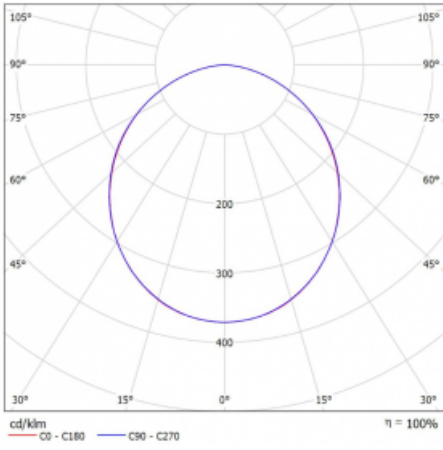

Luminaire

Flumo60-S

228S-2C0K-135GD/840, S

Based on the great success of Flumo100-S, we decided to create its little brother called Flumo60-S with a narrower profile of 60 mm for a more decent look. It is a linear aluminium profile that winds along the ceiling in a perfect curve and navigates you through the space. The Flumo60-S luminaires are available in both pendant and surface versions. Thanks to a wide range of radii and lengths, the luminaire can be used to create countless shapes of light objects. If we add the possibility of direct or direct-indirect distribution of light and two types of optical systems, we get a universal tool for illuminating social, public or commercial spaces.

Technical drawing

| | |
|---------------------------|-----------------------------|
| Type of installation | Surface, Suspended |
| Light distribution | Direct |
| Luminaire shape | Rounded |
| Colour of the luminaires | Silver |
| Material | Aluminium |
| Lifetime | L80/B20 50 000 hours |
| Warranty | 5 years |
| Description of luminaires | Luminaire surface/suspended |
| item description | Arch R758 - 135° |
| Dimensions | 1785 mm × 60 mm × 65 mm |
| Weight | 3.7 kg |
| Light source | LED MODUL |
| Type of optical system | Opal diffuser |
| Luminous flux* | 3350 lm |
| Colour Temperature | 4000 K cool white |
| Luminous efficacy | 105 lm/W |
| MacAdam Light source | 3 |
| Colour rendering index | 80 |

Curve

Luminaire power input* 31.8 W

Connection of the luminaires DALI

Electrical voltage 220-240V

Frequency 50/60Hz

⊕ CE IP 20

* $\pm 10\%$

Downloads