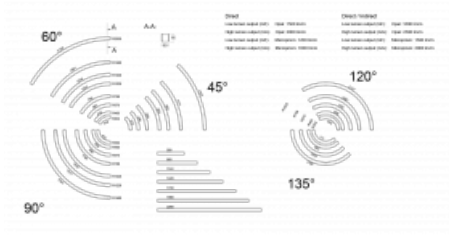

Luminaire

Flumo60-S

228S-2C0I-120ED/830, S

Based on the great success of Flumo100-S, we decided to create its little brother called Flumo60-S with a narrower profile of 60 mm for a more decent look. It is a linear aluminium profile that winds along the ceiling in a perfect curve and navigates you through the space. The Flumo60-S luminaires are available in both pendant and surface versions. Thanks to a wide range of radii and lengths, the luminaire can be used to create countless shapes of light objects. If we add the possibility of direct or direct-indirect distribution of light and two types of optical systems, we get a universal tool for illuminating social, public or commercial spaces.

Technical drawing

| | |
|---------------------------|-----------------------------|
| Type of installation | Surface, Suspended |
| Light distribution | Direct |
| Luminaire shape | Rounded |
| Colour of the luminaires | Silver |
| Material | Aluminium |
| Lifetime | L80/B20 50 000 hours |
| Warranty | 5 years |
| Description of luminaires | Luminaire surface/suspended |
| item description | Arch R758 - 120° |
| Dimensions | 1587 mm × 60 mm × 65 mm |
| Weight | 3.9 kg |
| Light source | LED MODUL |
| Type of optical system | Microprisma |
| Luminous flux* | 1710 lm |
| Colour Temperature | 3000 K warm white |
| Luminous efficacy | 85 lm/W |
| MacAdam Light source | 3 |
| Colour rendering index | 80 |

Curve

Luminaire power input* 20.2 W

Connection of the luminaires DALI

Electrical voltage 220-240V

Frequency 50/60Hz

⊕ CE IP 20

*±10 %

Downloads

228-20101, S
2 end caps

228-20200, N
arranging coupler