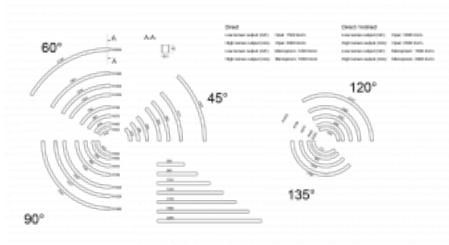

Luminaire

Flumo60-S

228S-2B0I-135GD/840, S

Based on the great success of Flumo100-S, we decided to create its little brother called Flumo60-S with a narrower profile of 60 mm for a more decent look. It is a linear aluminium profile that winds along the ceiling in a perfect curve and navigates you through the space. The Flumo60-S luminaires are available in both pendant and surface versions. Thanks to a wide range of radii and lengths, the luminaire can be used to create countless shapes of light objects. If we add the possibility of direct or direct-indirect distribution of light and two types of optical systems, we get a universal tool for illuminating social, public or commercial spaces.

Technical drawing

| | |
|---------------------------|-----------------------------|
| Type of installation | Surface, Suspended |
| Light distribution | Direct |
| Luminaire shape | Rounded |
| Colour of the luminaires | Silver |
| Material | Aluminium |
| Lifetime | L80/B20 50 000 hours |
| Warranty | 5 years |
| Description of luminaires | Luminaire surface/suspended |
| item description | Arch R570 - 135° |
| Dimensions | 1343 mm × 60 mm × 65 mm |
| Light source | LED MODUL |
| Type of optical system | Microprisma |
| Luminous flux* | 2020 lm |
| Colour Temperature | 4000 K cool white |
| Luminous efficacy | 81 lm/W |
| MacAdam Light source | 3 |
| Colour rendering index | 80 |

Curve

Luminaire power input* 24.8 W

Connection of the luminaires DALI

Electrical voltage 220-240V

Frequency 50/60Hz

⊕ CE IP 20

*±10 %

Downloads

228-20101, S
2 end caps

228-20200, N
arranging coupler