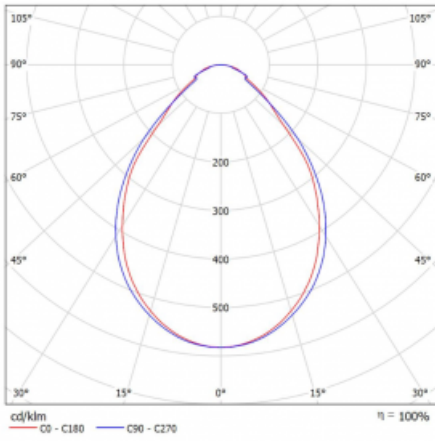

Luminaire

Flumo60-S

228S-2B0I-135GD/840, S

Based on the great success of Flumo100-S, we decided to create its little brother called Flumo60-S with a narrower profile of 60 mm for a more decent look. It is a linear aluminium profile that winds along the ceiling in a perfect curve and navigates you through the space. The Flumo60-S luminaires are available in both pendant and surface versions. Thanks to a wide range of radii and lengths, the luminaire can be used to create countless shapes of light objects. If we add the possibility of direct or direct-indirect distribution of light and two types of optical systems, we get a universal tool for illuminating social, public or commercial spaces.

Technical drawing

| | |
|---------------------------|-----------------------------|
| Type of installation | Surface, Suspended |
| Light distribution | Direct |
| Luminaire shape | Rounded |
| Colour of the luminaires | Silver |
| Material | Aluminium |
| Lifetime | L80/B20 50 000 hours |
| Warranty | 5 years |
| Description of luminaires | Luminaire surface/suspended |
| item description | Arch R570 - 135° |
| Dimensions | 1343 mm × 60 mm × 65 mm |
| Light source | LED MODUL |
| Type of optical system | Microprisma |
| Luminous flux* | 2020 lm |
| Colour Temperature | 4000 K cool white |
| Luminous efficacy | 81 lm/W |
| MacAdam Light source | 3 |
| Colour rendering index | 80 |

Curve

Luminaire power input* 24.8 W

Connection of the luminaires DALI

Electrical voltage 220-240V

Frequency 50/60Hz

⊕ CE IP 20

*±10 %

Downloads

228-20101, S
2 end caps

228-20200, N
arranging coupler