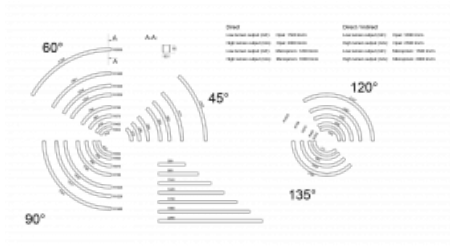

# Flumo60-S

228S-280I-120EE/840, B

Based on the great success of Flumo100-S, we decided to create its little brother called Flumo60-S with a narrower profile of 60 mm for a more decent look. It is a linear aluminium profile that winds along the ceiling in a perfect curve and navigates you through the space. The Flumo60-S luminaires are available in both pendant and surface versions. Thanks to a wide range of radii and lengths, the luminaire can be used to create countless shapes of light objects. If we add the possibility of direct or direct-indirect distribution of light and two types of optical systems, we get a universal tool for illuminating social, public or commercial spaces.

## Technical drawing

Type of installation	Surface, Suspended
Light distribution	Direct
Luminaire shape	Rounded
Colour of the luminaires	Black
Material	Aluminium
Lifetime	L80/B20 50 000 hours
Warranty	5 years
Description of luminaires	Luminaire surface/suspended
item description	Arch R400 - 120°
Dimensions	838 mm × 60 mm × 65 mm
Light source	LED MODUL
Type of optical system	Microprisma
Luminous flux*	720 lm
Colour Temperature	4000 K cool white
Luminous efficacy	69 lm/W
MacAdam Light source	3
Colour rendering index	80

## Curve

Luminaire power input\* 10.4 W

Connection of the luminaires ON/OFF

Electrical voltage 220-240V

Frequency 50/60Hz

⊕ CE IP 20

\*±10 %