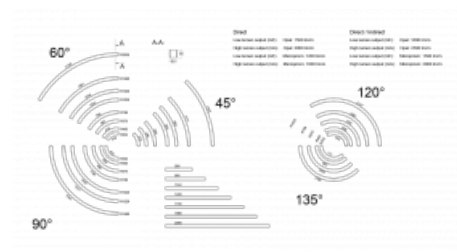

Luminaire

Flumo60-S

228S-200I-35GGE/830, S

Based on the great success of Flumo100-S, we decided to create its little brother called Flumo60-S with a narrower profile of 60 mm for a more decent look. It is a linear aluminium profile that winds along the ceiling in a perfect curve and navigates you through the space. The Flumo60-S luminaires are available in both pendant and surface versions. Thanks to a wide range of radii and lengths, the luminaire can be used to create countless shapes of light objects. If we add the possibility of direct or direct-indirect distribution of light and two types of optical systems, we get a universal tool for illuminating social, public or commercial spaces.

Technical drawing

| | |
|------------------------------|-----------------------------|
| Type of installation | Surface, Suspended |
| Light distribution | Direct |
| Luminaire shape | Linear |
| Colour of the luminaires | Silver |
| Material | Aluminium |
| Lifetime | L80/B20 50 000 hours |
| Warranty | 5 years |
| Description of luminaires | Luminaire surface/suspended |
| Dimensions | 1980 mm × 60 mm × 65 mm |
| Light source | LED MODUL |
| Type of optical system | Microprisma |
| Luminous flux* | 2990 lm |
| Colour Temperature | 3000 K warm white |
| Luminous efficacy | 78 lm/W |
| MacAdam Light source | 3 |
| Colour rendering index | 80 |
| Luminaire power input* | 38.5 W |
| Connection of the luminaires | ON/OFF |
| Electrical voltage | 220-240V |
| Frequency | 50/60Hz |

IP 20

*±10 %

Curve

Downloads

Installation instructions

Photos

Accessories

00-00300, N
 wire suspension
 2000mm