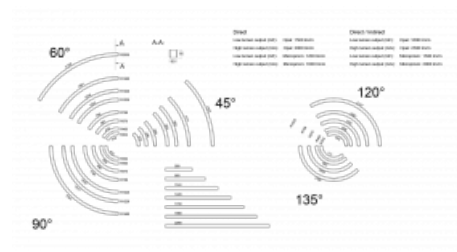

# Flumo60-S

228S-200I-35GEE/830, S

Based on the great success of Flumo100-S, we decided to create its little brother called Flumo60-S with a narrower profile of 60 mm for a more decent look. It is a linear aluminium profile that winds along the ceiling in a perfect curve and navigates you through the space. The Flumo60-S luminaires are available in both pendant and surface versions. Thanks to a wide range of radii and lengths, the luminaire can be used to create countless shapes of light objects. If we add the possibility of direct or direct-indirect distribution of light and two types of optical systems, we get a universal tool for illuminating social, public or commercial spaces.

## Technical drawing

Type of installation	Surface, Suspended
Light distribution	Direct
Luminaire shape	Linear
Colour of the luminaires	Silver
Material	Aluminium
Lifetime	L80/B20 50 000 hours
Warranty	5 years
Description of luminaires	Luminaire surface/suspended
Dimensions	1980 mm × 60 mm × 65 mm
Light source	LED MODUL