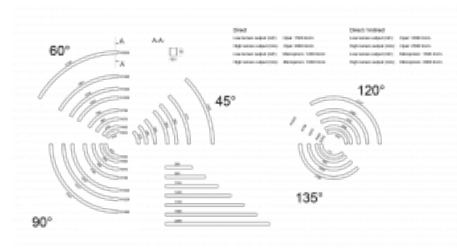

Luminaire

Flumo60-S

228S-200I-25GEE/830, W

Based on the great success of Flumo100-S, we decided to create its little brother called Flumo60-S with a narrower profile of 60 mm for a more decent look. It is a linear aluminium profile that winds along the ceiling in a perfect curve and navigates you through the space. The Flumo60-S luminaires are available in both pendant and surface versions. Thanks to a wide range of radii and lengths, the luminaire can be used to create countless shapes of light objects. If we add the possibility of direct or direct-indirect distribution of light and two types of optical systems, we get a universal tool for illuminating social, public or commercial spaces.

Technical drawing

Type of installation	Surface, Suspended
Light distribution	Direct
Luminaire shape	Linear
Colour of the luminaires	White
Material	Aluminium
Lifetime	L80/B20 50 000 hours
Warranty	5 years
Description of luminaires	Luminaire surface/suspended
Dimensions	1420 mm × 60 mm × 65 mm
Light source	LED MODUL

Type of optical system	Microprisma
------------------------	-------------

Luminous flux*	1730 lm
----------------	---------

Colour Temperature	3000 K warm white
--------------------	-------------------

Luminous efficacy	89 lm/W
-------------------	---------