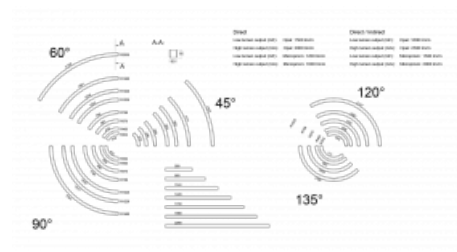

Luminaire

Flumo60-S

228S-200I-15GGE/830, B

Based on the great success of Flumo100-S, we decided to create its little brother called Flumo60-S with a narrower profile of 60 mm for a more decent look. It is a linear aluminium profile that winds along the ceiling in a perfect curve and navigates you through the space. The Flumo60-S luminaires are available in both pendant and surface versions. Thanks to a wide range of radii and lengths, the luminaire can be used to create countless shapes of light objects. If we add the possibility of direct or direct-indirect distribution of light and two types of optical systems, we get a universal tool for illuminating social, public or commercial spaces.

Technical drawing

Type of installation	Surface, Suspended
Light distribution	Direct
Luminaire shape	Linear
Colour of the luminaires	Black
Material	Aluminium
Lifetime	L80/B20 50 000 hours
Warranty	5 years
Description of luminaires	Luminaire surface/suspended
Dimensions	860 mm × 60 mm × 65 mm
Light source	LED MODUL

Type of optical system	Microprisma
------------------------	-------------

Luminous flux*	1130 lm
----------------	---------

Colour Temperature	3000 K warm white
--------------------	-------------------

Luminous efficacy	68 lm/W
-------------------	---------