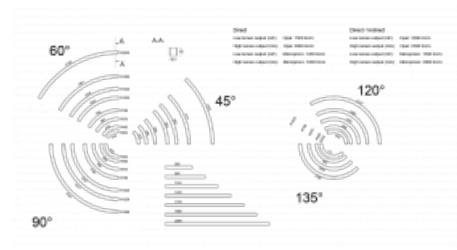

Luminaire

Flumo60-S

228S-200I-10GGE/830, S

Based on the great success of Flumo100-S, we decided to create its little brother called Flumo60-S with a narrower profile of 60 mm for a more decent look. It is a linear aluminium profile that winds along the ceiling in a perfect curve and navigates you through the space. The Flumo60-S luminaires are available in both pendant and surface versions. Thanks to a wide range of radii and lengths, the luminaire can be used to create countless shapes of light objects. If we add the possibility of direct or direct-indirect distribution of light and two types of optical systems, we get a universal tool for illuminating social, public or commercial spaces.

Technical drawing

Type of installation	Surface, Suspended
Light distribution	Direct
Luminaire shape	Linear
Colour of the luminaires	Silver
Material	Aluminium
Lifetime	L80/B20 50 000 hours
Warranty	5 years
Description of luminaires	Luminaire surface/suspended
Dimensions	580 mm × 60 mm × 65 mm
Light source	LED MODUL

Type of optical system	Microprisma
------------------------	-------------

Luminous flux*	850 lm
----------------	--------

Colour Temperature	3000 K warm white
--------------------	-------------------

Luminous efficacy	77 lm/W
-------------------	---------