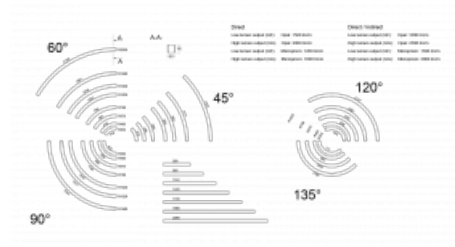

Luminaire

Flumo60-S

228S-200I-10GGD/830, B

Based on the great success of Flumo100-S, we decided to create its little brother called Flumo60-S with a narrower profile of 60 mm for a more decent look. It is a linear aluminium profile that winds along the ceiling in a perfect curve and navigates you through the space. The Flumo60-S luminaires are available in both pendant and surface versions. Thanks to a wide range of radii and lengths, the luminaire can be used to create countless shapes of light objects. If we add the possibility of direct or direct-indirect distribution of light and two types of optical systems, we get a universal tool for illuminating social, public or commercial spaces.

Technical drawing

Type of installation	Surface, Suspended
Light distribution	Direct
Luminaire shape	Linear
Colour of the luminaires	Black
Material	Aluminium
Lifetime	L80/B20 50 000 hours
Warranty	5 years
Description of luminaires	Luminaire surface/suspended
Dimensions	580 mm × 60 mm × 65 mm
Light source	LED MODUL

Type of optical system	Microprisma
------------------------	-------------

Luminous flux*	750 lm
----------------	--------

Colour Temperature	3000 K warm white
--------------------	-------------------

Luminous efficacy	68 lm/W
-------------------	---------