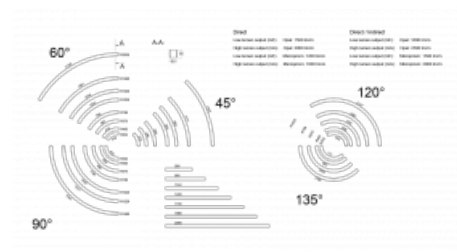

Luminaire

Flumo60-S

228S-200I-10GEE/830, W

Based on the great success of Flumo100-S, we decided to create its little brother called Flumo60-S with a narrower profile of 60 mm for a more decent look. It is a linear aluminium profile that winds along the ceiling in a perfect curve and navigates you through the space. The Flumo60-S luminaires are available in both pendant and surface versions. Thanks to a wide range of radii and lengths, the luminaire can be used to create countless shapes of light objects. If we add the possibility of direct or direct-indirect distribution of light and two types of optical systems, we get a universal tool for illuminating social, public or commercial spaces.

Technical drawing

Type of installation	Surface, Suspended
Light distribution	Direct
Luminaire shape	Linear
Colour of the luminaires	White
Material	Aluminium
Lifetime	L80/B20 50 000 hours
Warranty	5 years
Description of luminaires	Luminaire surface/suspended
Dimensions	580 mm × 60 mm × 65 mm
Light source	LED MODUL

Type of optical system	Microprisma
------------------------	-------------

Luminous flux*	690 lm
----------------	--------

Colour Temperature	3000 K warm white
--------------------	-------------------

Luminous efficacy	88 lm/W
-------------------	---------