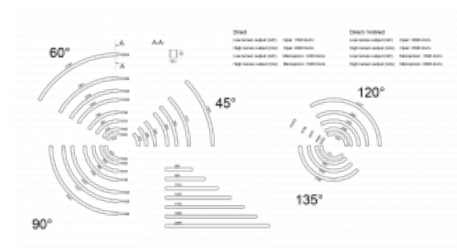

Luminaire

Flumo60-S

228S-200I-10GEE/830, S

Based on the great success of Flumo100-S, we decided to create its little brother called Flumo60-S with a narrower profile of 60 mm for a more decent look. It is a linear aluminium profile that winds along the ceiling in a perfect curve and navigates you through the space. The Flumo60-S luminaires are available in both pendant and surface versions. Thanks to a wide range of radii and lengths, the luminaire can be used to create countless shapes of light objects. If we add the possibility of direct or direct-indirect distribution of light and two types of optical systems, we get a universal tool for illuminating social, public or commercial spaces.

Technical drawing

Type of installation	Surface, Suspended
Light distribution	Direct
Luminaire shape	Linear
Colour of the luminaires	Silver
Material	Aluminium
Lifetime	L80/B20 50 000 hours
Warranty	5 years
Description of luminaires	Luminaire surface/suspended
Dimensions	580 mm × 60 mm × 65 mm
Light source	LED MODUL

Type of optical system	Microprisma
------------------------	-------------

Luminous flux*	620 lm
----------------	--------

Colour Temperature	3000 K warm white
--------------------	-------------------

Luminous efficacy	79 lm/W
-------------------	---------