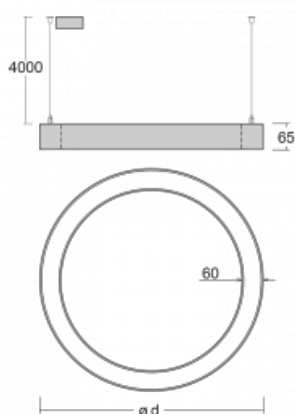

Luminaire

Rotao60

227-5E1I-10GGD/840, B

The designer circular luminaire Rotao60 comes in a large number of diameters, thanks to which it fits well into various social and commercial spaces. You can also use it to decorate your living room or a meeting room. If you combine the luminaire with microprismatic optics, its efficacy can be surprising even in an office. Pendant versions of the Rotao60 luminaire with a diameter of up to 800 mm are suspended on suspension wires which converge into a single ceiling cup, while larger diameters are suspended on wires that run perpendicular to the ceiling.

Technical drawing

Type of installation	Suspended
Light distribution	Direct-indirect
Luminaire shape	Circular
Colour of the luminaires	Black
Material	Aluminium
Lifetime	L80/B20 50 000 hours
Warranty	5 years
Description of luminaires	Luminaire suspended
Dimensions	ø 2440 mm × 65 mm
Light source	LED MODUL
Type of optical system	Microprisma
Luminous flux*	15150 lm
Colour Temperature	4000 K cool white
Luminous efficacy	84 lm/W
MacAdam Light source	3
Colour rendering index	80
Luminaire power input*	180.1 W
Connection of the luminaires	DALI
Electrical voltage	220-240V
Frequency	50/60Hz