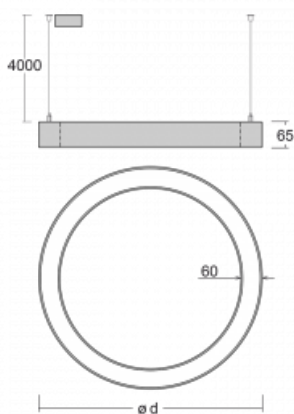

# Rotao60

227-5E1I-10GEE/840, S

The designer circular luminaire Rotao60 comes in a large number of diameters, thanks to which it fits well into various social and commercial spaces. You can also use it to decorate your living room or a meeting room. If you combine the luminaire with microprismatic optics, its efficacy can be surprising even in an office. Pendant versions of the Rotao60 luminaire with a diameter of up to 800 mm are suspended on suspension wires which converge into a single ceiling cup, while larger diameters are suspended on wires that run perpendicular to the ceiling.

## Technical drawing

Type of installation	Suspended
Light distribution	Direct-indirect
Luminaire shape	Circular
Colour of the luminaires	Silver
Material	Aluminium
Lifetime	L80/B20 50 000 hours
Warranty	5 years
Description of luminaires	Luminaire suspended
Dimensions	ø 2440 mm × 65 mm
Light source	LED MODUL