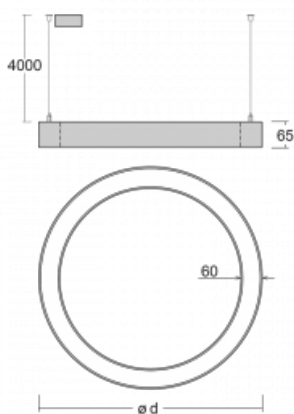

# Rotao60

227-5D1K-10GEE/830, B

The designer circular luminaire Rotao60 comes in a large number of diameters, thanks to which it fits well into various social and commercial spaces. You can also use it to decorate your living room or a meeting room. If you combine the luminaire with microprismatic optics, its efficacy can be surprising even in an office. Pendant versions of the Rotao60 luminaire with a diameter of up to 800 mm are suspended on suspension wires which converge into a single ceiling cup, while larger diameters are suspended on wires that run perpendicular to the ceiling.

## Technical drawing

Type of installation	Suspended
Light distribution	Direct-indirect
Luminaire shape	Circular
Colour of the luminaires	Black
Material	Aluminium
Lifetime	L80/B20 50 000 hours
Warranty	5 years
Description of luminaires	Luminaire suspended
Dimensions	ø 2050 mm × 65 mm
Light source	LED MODUL