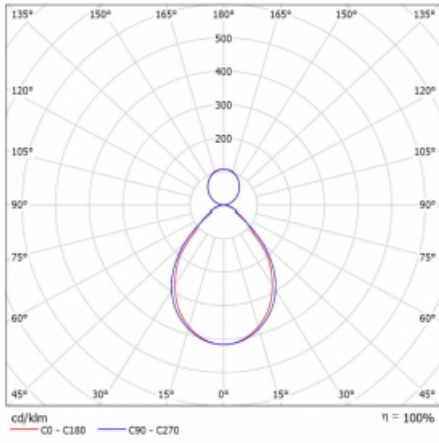

# Rotao60

227-5B1I-10GEE/840, S

The designer circular luminaire Rotao60 comes in a large number of diameters, thanks to which it fits well into various social and commercial spaces. You can also use it to decorate your living room or a meeting room. If you combine the luminaire with microprismatic optics, its efficacy can be surprising even in an office. Pendant versions of the Rotao60 luminaire with a diameter of up to 800 mm are suspended on suspension wires which converge into a single ceiling cup, while larger diameters are suspended on wires that run perpendicular to the ceiling.

## Technical drawing

Type of installation	Suspended
Light distribution	Direct-indirect
Luminaire shape	Circular
Colour of the luminaires	Silver
Material	Aluminium
Lifetime	L80/B20 50 000 hours
Warranty	5 years
Description of luminaires	Luminaire suspended
Dimensions	ø 1140 mm × 65 mm
Weight	9.4 kg
Light source	LED MODUL
Type of optical system	Microprisma
Luminous flux*	5680 lm
Colour Temperature	4000 K cool white
Luminous efficacy	93 lm/W
MacAdam Light source	3
Colour rendering index	80
UGR max. X=4H Y=8H, $\rho=70,50,20$	17.1

## Curve

Luminaire power input\* 61.1 W

Connection of the luminaires ON/OFF

Electrical voltage 220-240V

Frequency 50/60Hz

⊕ CE IP 20

\*±10 %