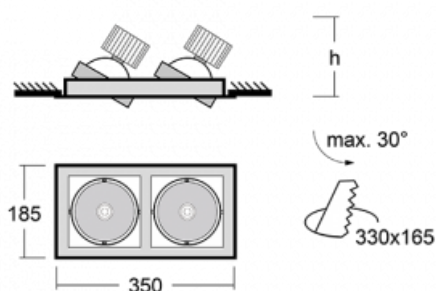

Luminaire

Gatu

21-001W-20GJV/840, S +
00-00155EI

If we combine a simple design with advanced functionality, we get the luminaires of Gatu family. The recessed luminaire with an adjustable reflector can be aimed at the required object. In addition to high-brightness LEDs with colour rendering of $Ra > 80$ or $Ra > 90$, the luminaire also contains a wide range of light sources. The RealWhite technology highlights the white, StrongColour highlights the selected colour, and RealColour with an extremely high colour rendering of $Ra > 97$ emphasizes the object's own colour. The illuminated object thus looks even more appealing, which makes Gatu luminaires suitable for commercial and cultural spaces, car showrooms and shop windows.

Technical drawing

Type of installation	Recessed
Light distribution	Direct
Luminaire shape	Angular
Colour of the luminaires	Silver
Material	Sheet metal
Lifetime	L80/B10 50 000 hours
Warranty	5 years
Description of luminaires	Luminaire recessed
Dimensions	350 mm × 185 mm × 100 mm
Light source	LED MODUL
Type of optical system	Reflector
Luminous flux*	4440 lm
Colour Temperature	4000 K cool white
Luminous efficacy	100 lm/W
MacAdam Light source	3
Colour rendering index	80
Beam angle	62°