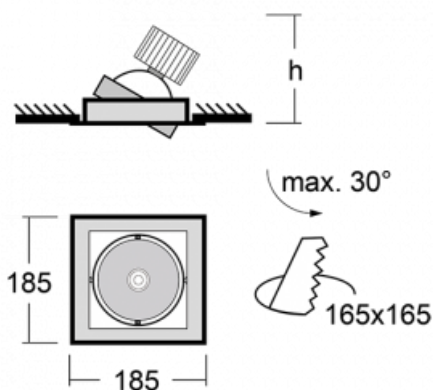

Luminaire

Gatu

21-001W-10GJV/840, S +
00-00155DI

If we combine a simple design with advanced functionality, we get the luminaires of Gatu family. The recessed luminaire with an adjustable reflector can be aimed at the required object. In addition to high-brightness LEDs with colour rendering of $Ra > 80$ or $Ra > 90$, the luminaire also contains a wide range of light sources. The RealWhite technology highlights the white, StrongColour highlights the selected colour, and RealColour with an extremely high colour rendering of $Ra > 97$ emphasizes the object's own colour. The illuminated object thus looks even more appealing, which makes Gatu luminaires suitable for commercial and cultural spaces, car showrooms and shop windows.

Technical drawing

Type of installation	Recessed
Light distribution	Direct
Luminaire shape	Angular
Colour of the luminaires	Silver
Material	Sheet metal
Lifetime	L80/B10 50 000 hours
Warranty	5 years
Description of luminaires	Luminaire recessed
Dimensions	185 mm × 185 mm × 100 mm
Light source	LED MODUL
Type of optical system	Reflector
Luminous flux*	4440 lm
Colour Temperature	4000 K cool white
Luminous efficacy	100 lm/W
MacAdam Light source	3
Colour rendering index	80
Beam angle	62°

Curve

Luminaire power input* 44.5 W

Connection of the luminaires DALI

Electrical voltage 220-240V

Frequency 50/60Hz

☐ CE IP 20

*±10 %

Downloads