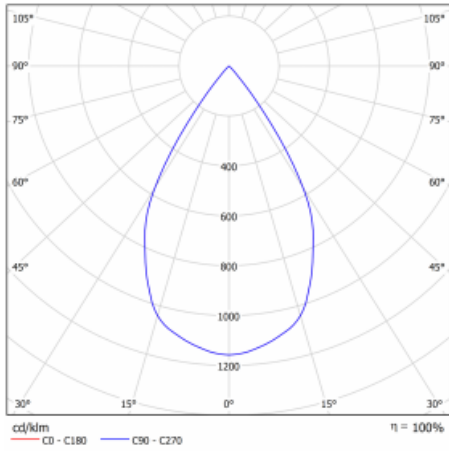

Technical drawing

Type of installation	Recessed
Light distribution	Direct
Luminaire shape	Angular
Colour of the luminaires	Silver
Material	Sheet metal
Lifetime	L80/B10 50 000 hours
Warranty	5 years
Description of luminaires	Luminaire recessed
Dimensions	185 mm × 185 mm × 100 mm
Light source	LED MODUL
Type of optical system	Reflector
Luminous flux*	4440 lm
Colour Temperature	4000 K cool white
Luminous efficacy	100 lm/W
MacAdam Light source	3
Colour rendering index	80
Beam angle	62°

Curve

Luminaire power input* 44.5 W

Connection of the luminaires DALI

Electrical voltage 220-240V

Frequency 50/60Hz

☐ CE IP 20

*±10 %

Downloads