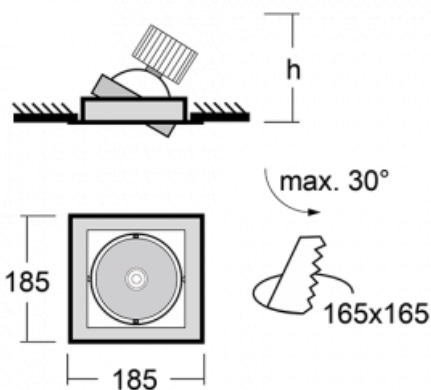

Luminaire

Gatu

21-001W-10GJV/840, S + 00-00153E

If we combine a simple design with advanced functionality, we get the luminaires of Gatu family. The recessed luminaire with an adjustable reflector can be aimed at the required object. In addition to high-brightness LEDs with colour rendering of $R_a > 80$ or $R_a > 90$, the luminaire also contains a wide range of light sources. The RealWhite technology highlights the white, StrongColour highlights the selected colour, and RealColour with an extremely high colour rendering of $R_a > 97$ emphasizes the object's own colour. The illuminated object thus looks even more appealing, which makes Gatu luminaires suitable for commercial and cultural spaces, car showrooms and shop windows.

Technical drawing

Type of installation	Recessed
Light distribution	Direct
Luminaire shape	Angular
Colour of the luminaires	Silver
Material	Sheet metal
Lifetime	L80/B10 50 000 hours
Warranty	5 years
Description of luminaires	Luminaire recessed
Dimensions	185 mm × 185 mm × 100 mm
Light source	LED MODUL
Type of optical system	Reflector
Luminous flux*	2770 lm
Colour Temperature	4000 K cool white
Luminous efficacy	113 lm/W
MacAdam Light source	3
Colour rendering index	80
Beam angle	62°

Curve

Luminaire power input* 24.5 W

Connection of the luminaires ON/OFF

Electrical voltage 220-240V

Frequency 50/60Hz

 **CE** IP 20

* $\pm 10\%$

Downloads