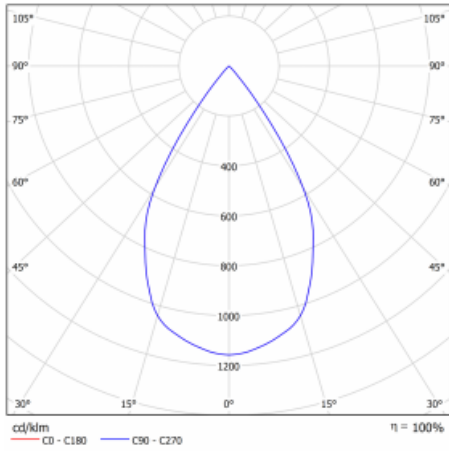

Curve

Luminaire power input* 44.5 W

Connection of the luminaires DALI

Electrical voltage 220-240V

Frequency 50/60Hz

☐ CE IP 20

*±10 %