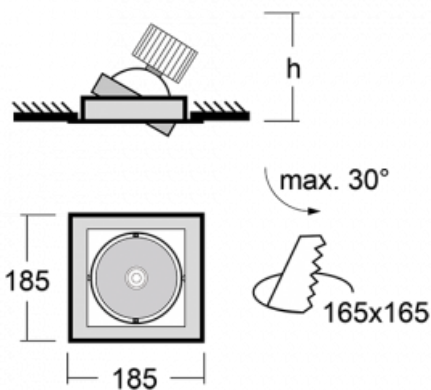

## Technical drawing

Type of installation	Recessed
Light distribution	Direct
Luminaire shape	Angular
Colour of the luminaires	White
Material	Sheet metal
Lifetime	L80/B10 50 000 hours
Warranty	5 years
Description of luminaires	Luminaire recessed
Dimensions (l × w × h mm)	185 mm × 185 mm × 100 mm
Light source	LED MODUL
DIR optical system	Reflector
Luminous flux*	4230 lm
Colour Temperature	3000 K warm white
Luminous efficacy	95 lm/W
MacAdam Light source	3
Colour rendering index	80
Beam angle	62°

## Curve

Luminaire power input\* 44.5 W

Connection of the luminaires DALI

Electrical voltage 220-240V

Frequency 50/60Hz

☐ CE IP 20

\*±10 %