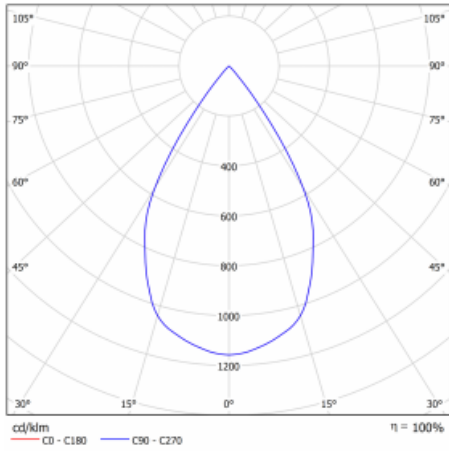

Technical drawing

Type of installation	Recessed
Light distribution	Direct
Luminaire shape	Angular
Colour of the luminaires	Black
Material	Sheet metal
Lifetime	L80/B10 50 000 hours
Warranty	5 years
Description of luminaires	Luminaire recessed
Dimensions	185 mm × 185 mm × 100 mm
Light source	LED MODUL
Type of optical system	Reflector
Luminous flux*	2090 lm
Colour Temperature	3000 K warm white
Luminous efficacy	116 lm/W
MacAdam Light source	3
Colour rendering index	80
Beam angle	62°

Curve

Luminaire power input* 18 W

Connection of the luminaires ON/OFF

Electrical voltage 220-240V

Frequency 50/60Hz

☐ CE IP 20

*±10 %

Downloads