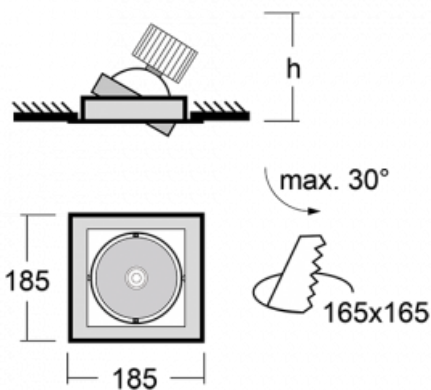

Luminaire

Gatu

21-001W-10GJV/830, B +
00-00152E

If we combine a simple design with advanced functionality, we get the luminaires of Gatu family. The recessed luminaire with an adjustable reflector can be aimed at the required object. In addition to high-brightness LEDs with colour rendering of $Ra > 80$ or $Ra > 90$, the luminaire also contains a wide range of light sources. The RealWhite technology highlights the white, StrongColour highlights the selected colour, and RealColour with an extremely high colour rendering of $Ra > 97$ emphasizes the object's own colour. The illuminated object thus looks even more appealing, which makes Gatu luminaires suitable for commercial and cultural spaces, car showrooms and shop windows.

Technical drawing

Type of installation	Recessed
Light distribution	Direct
Luminaire shape	Angular
Colour of the luminaires	Black
Material	Sheet metal
Lifetime	L80/B10 50 000 hours
Warranty	5 years
Description of luminaires	Luminaire recessed
Dimensions	185 mm × 185 mm × 100 mm
Light source	LED MODUL
Type of optical system	Reflector
Luminous flux*	2090 lm
Colour Temperature	3000 K warm white
Luminous efficacy	116 lm/W
MacAdam Light source	3
Colour rendering index	80
Beam angle	62°

Curve

Luminaire power input* 18 W

Connection of the luminaires ON/OFF

Electrical voltage 220-240V

Frequency 50/60Hz

☐ CE IP 20

*±10 %

Downloads