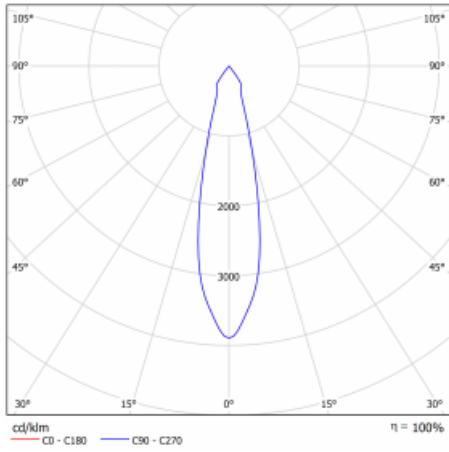

Curve

Luminaire power input* 18 W

Connection of the luminaires ON/OFF

Electrical voltage 220-240V

Frequency 50/60Hz

☐ CE IP 20

*±10 %