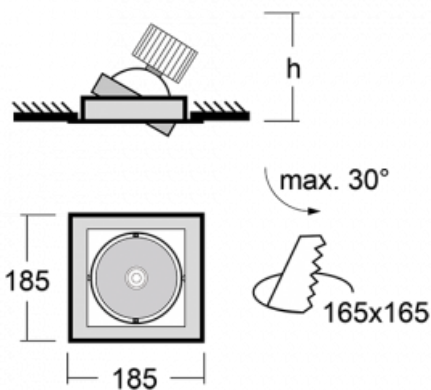

## Technical drawing

|                           |                          |
|---------------------------|--------------------------|
| Type of installation      | Recessed                 |
| Light distribution        | Direct                   |
| Luminaire shape           | Angular                  |
| Colour of the luminaires  | White                    |
| Material                  | Sheet metal              |
| Lifetime                  | L80/B10 50 000 hours     |
| Warranty                  | 5 years                  |
| Description of luminaires | Luminaire recessed       |
| Dimensions                | 185 mm × 185 mm × 100 mm |
| Light source              | LED MODUL                |
| Type of optical system    | Reflector                |
| Luminous flux*            | 2190 lm                  |
| Colour Temperature        | 4000 K cool white        |
| Luminous efficacy         | 122 lm/W                 |
| MacAdam Light source      | 3                        |
| Colour rendering index    | 80                       |
| Beam angle                | 24°                      |

## Curve

Luminaire power input\* 18 W

Connection of the luminaires ON/OFF

Electrical voltage 220-240V

Frequency 50/60Hz

☐ CE IP 20

\*±10 %