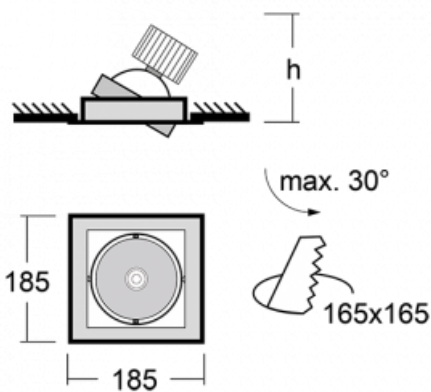

Technical drawing

Type of installation	Recessed
Light distribution	Direct
Luminaire shape	Angular
Colour of the luminaires	Black
Material	Sheet metal
Lifetime	L80/B10 50 000 hours
Warranty	5 years
Description of luminaires	Luminaire recessed
Dimensions	185 mm × 185 mm × 100 mm
Light source	LED MODUL
Type of optical system	Reflector
Luminous flux*	2190 lm
Colour Temperature	4000 K cool white
Luminous efficacy	122 lm/W
MacAdam Light source	3
Colour rendering index	80
Beam angle	41°

Curve

Luminaire power input* 18 W

Connection of the luminaires ON/OFF

Electrical voltage 220-240V

Frequency 50/60Hz

☐ CE IP 20

*±10 %

Downloads