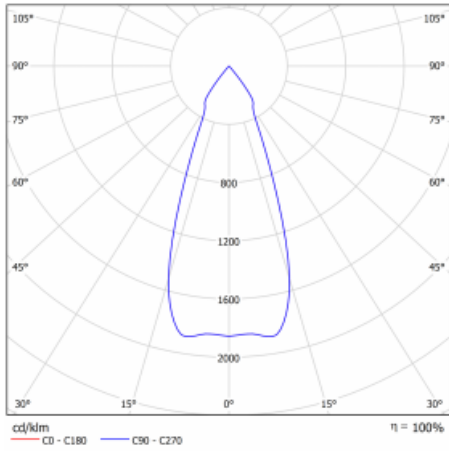

Technical drawing

Type of installation	Recessed
Light distribution	Direct
Luminaire shape	Angular
Colour of the luminaires	Black
Material	Sheet metal
Lifetime	L80/B10 50 000 hours
Warranty	5 years
Description of luminaires	Luminaire recessed
Dimensions	185 mm × 185 mm × 100 mm
Light source	LED MODUL
Type of optical system	Reflector
Luminous flux*	2190 lm
Colour Temperature	4000 K cool white
Luminous efficacy	122 lm/W
MacAdam Light source	3
Colour rendering index	80
Beam angle	41°

Curve

Luminaire power input* 18 W

Connection of the luminaires ON/OFF

Electrical voltage 220-240V

Frequency 50/60Hz

☐ CE IP 20

*±10 %

Downloads