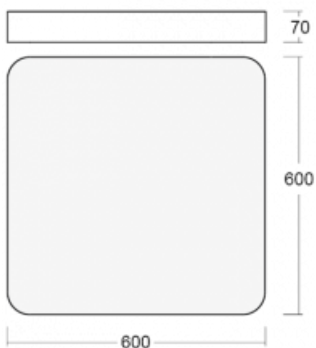

Luminaire

Burbu

19-214I-40GEE/830, W

In the Burbu family, we round off squares with corners and we make ovals from rectangles. These luminaires with a 70 mm profile height have a positive and pleasant effect in the room. Combine luminaires with different diameters and different hanging possibilities. In a range of colours and power versions, flush-mount, wall and pendant models, the Burbu family of luminaires are ideal for hotel lobbies, entrance halls, offices, shops and households.

Technical drawing

| | |
|--|--|
| Type of installation | Surface, Wall mounted, Suspended |
| Light distribution | Direct |
| Luminaire shape | Rounded |
| Colour of the luminaires | White |
| Material | Aluminium |
| Lifetime | L80/B20 50 000 hours |
| Warranty | 5 years |
| Description of luminaires | Luminaire surface/wall mounted/suspended |
| Dimensions (l × w × h mm) | 600 mm × 600 mm × 70 mm |
| Weight | 6.8 kg |
| Light source | LED MODUL |
| DIR optical system | Microprisma |
| Luminous flux* | 3700 lm |
| Colour Temperature | 3000 K warm white |
| Luminous efficacy | 109 lm/W |
| MacAdam Light source | 3 |
| Colour rendering index | 80 |
| UGR max. X=4H Y=8H, $\theta=70,50,20$ | 16.5 |

19-0009, W
Mounting distance kit for square
luminaire, circular 370 mm