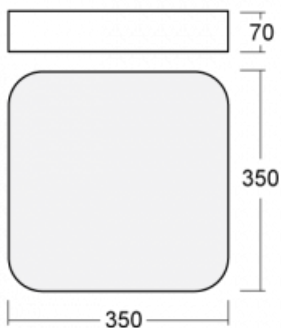

Technical drawing

Type of installation	Surface, Wall mounted, Suspended
Light distribution	Direct
Luminaire shape	Rounded
Colour of the luminaires	Silver
Material	Aluminium
Lifetime	L80/B20 50 000 hours
Warranty	5 years
Description of luminaires	Luminaire surface/wall mounted/suspended
Dimensions (l × w × h mm)	350 mm × 350 mm × 70 mm
Weight	2.7 kg
Light source	LED MODUL
DIR optical system	Microprisma
Luminous flux*	1160 lm
Colour Temperature	4000 K cool white
Luminous efficacy	94 lm/W
MacAdam Light source	3
Colour rendering index	80
UGR max. X=4H Y=8H, $\rho=70,50,20$	16.4