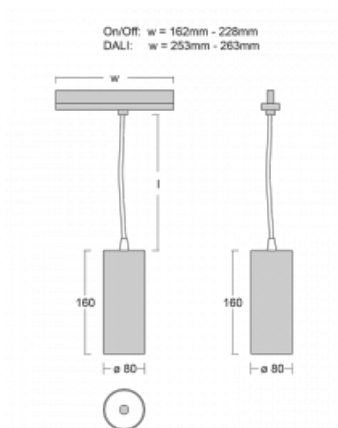

Luminaire

Vali80-T

179-605W-10GHE/940, W

We have managed to minimize the dimensions of the Vali80-T luminaires while maintaining very good lighting parameters. We also managed to reduce the casing of the luminaire to 75% of the surface. The luminaires offer a direct type of light distribution, four different beam angles of 18°, 25°, 32°, 52° and replaceable reflectors as optional accessories. The luminaires will be used predominantly to illuminate commercial spaces, galleries or showrooms. The luminaires have been fitted with adapters for the 3-phase Global Track from Nordic Aluminium. Vali80-T uses light sources with a colour rendering index of Ra90, which helps to show the true colours of the illuminated objects.

Technical drawing

Type of installation	3 circuit track
Light distribution	Direct
Luminaire shape	Circular
Colour of the luminaires	White
Material	Aluminium
Lifetime	L80/B10 60 000 hours
Warranty	5 years
Description of luminaires	Luminaire 3 circuit track
Dimensions	ø 80 mm × 160 mm
Weight	0.7 kg
Light source	LED MODUL
DIR optical system	Reflector
Luminous flux*	2970 lm
Colour Temperature	4000 K cool white
Luminous efficacy	90 lm/W
MacAdam Light source	3
Colour rendering index	90
Luminaire power input*	33 W
Connection of the luminaires	ON/OFF
Electrical voltage	220-240V
Frequency	50/60Hz