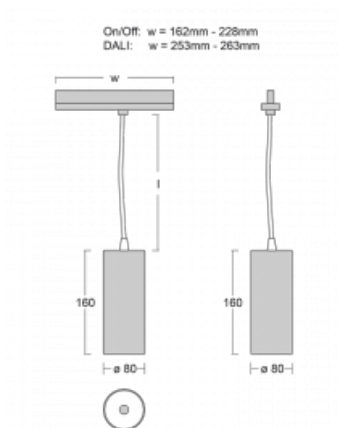

Luminaire

Vali80-T

179-605W-10GHE/930, W

We have managed to minimize the dimensions of the Vali80-T luminaires while maintaining very good lighting parameters. We also managed to reduce the casing of the luminaire to 75% of the surface. The luminaires offer a direct type of light distribution, four different beam angles of 18°, 25°, 32°, 52° and replaceable reflectors as optional accessories. The luminaires will be used predominantly to illuminate commercial spaces, galleries or showrooms. The luminaires have been fitted with adapters for the 3-phase Global Track from Nordic Aluminium. Vali80-T uses light sources with a colour rendering index of Ra90, which helps to show the true colours of the illuminated objects.

Technical drawing

Type of installation	3 circuit track
Light distribution	Direct
Luminaire shape	Circular
Colour of the luminaires	White
Material	Aluminium
Lifetime	L80/B10 60 000 hours
Warranty	5 years
Description of luminaires	Luminaire 3 circuit track
Dimensions	ø 80 mm × 160 mm
Weight	0.7 kg
Light source	LED MODUL