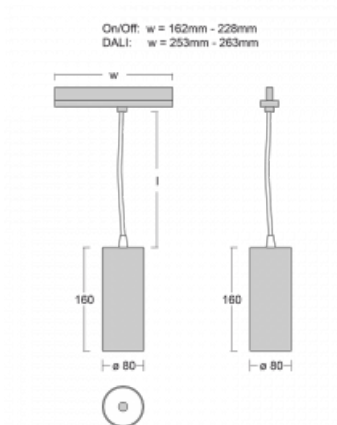

## Technical drawing

Type of installation	3 circuit track
Light distribution	Direct
Luminaire shape	Circular
Colour of the luminaires	White
Material	Aluminium
Lifetime	L80/B10 60 000 hours
Warranty	5 years
Description of luminaires	Luminaire 3 circuit track
Dimensions	ø 80 mm × 160 mm
Weight	0.7 kg
Light source	LED MODUL
DIR optical system	Reflector
Luminous flux*	2970 lm
Colour Temperature	4000 K cool white
Luminous efficacy	90 lm/W
MacAdam Light source	3
Colour rendering index	90
Luminaire power input*	33 W
Connection of the luminaires	DALI
Electrical voltage	220-240V
Frequency	50/60Hz