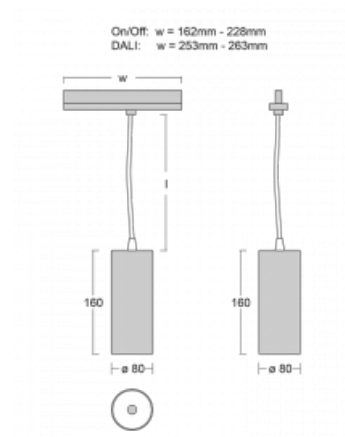

## Technical drawing

Type of installation	3 circuit track
Light distribution	Direct
Luminaire shape	Circular
Colour of the luminaires	Silver
Material	Aluminium
Lifetime	L80/B10 60 000 hours
Warranty	5 years
Description of luminaires	Luminaire 3 circuit track
Dimensions	ø 80 mm × 160 mm
Weight	0.7 kg
Light source	LED MODUL
Type of optical system	Reflector
Luminous flux*	2970 lm
Colour Temperature	4000 K cool white
Luminous efficacy	90 lm/W
MacAdam Light source	3
Colour rendering index	90