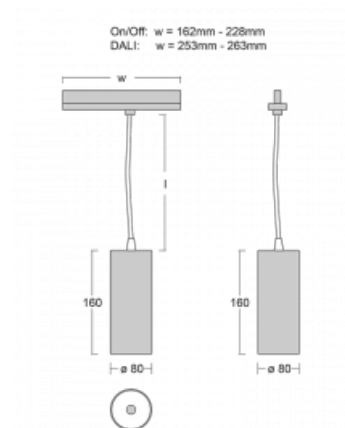

Luminaire

Vali80-T

179-605W-10GHD/940, B

We have managed to minimize the dimensions of the Vali80-T luminaires while maintaining very good lighting parameters. We also managed to reduce the casing of the luminaire to 75% of the surface. The luminaires offer a direct type of light distribution, four different beam angles of 18°, 25°, 32°, 52° and replaceable reflectors as optional accessories. The luminaires will be used predominantly to illuminate commercial spaces, galleries or showrooms. The luminaires have been fitted with adapters for the 3-phase Global Track from Nordic Aluminium. Vali80-T uses light sources with a colour rendering index of Ra90, which helps to show the true colours of the illuminated objects.

Technical drawing

Type of installation	3 circuit track
Light distribution	Direct
Luminaire shape	Circular
Colour of the luminaires	Black
Material	Aluminium
Lifetime	L80/B10 60 000 hours
Warranty	5 years
Description of luminaires	Luminaire 3 circuit track
Dimensions	ø 80 mm × 160 mm
Weight	0.7 kg
Light source	LED MODUL
DIR optical system	Reflector
Luminous flux*	2970 lm
Colour Temperature	4000 K cool white
Luminous efficacy	90 lm/W
MacAdam Light source	3
Colour rendering index	90
Luminaire power input*	33 W
Connection of the luminaires	DALI
Electrical voltage	220-240V
Frequency	50/60Hz