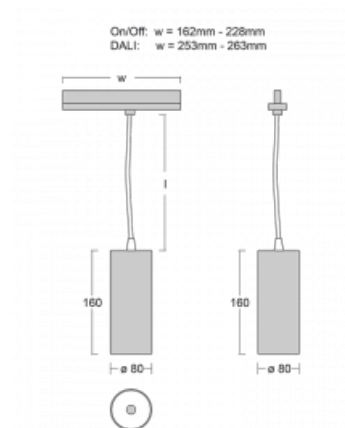

Luminaire

Vali80-T

179-605W-10GHD/930, W

We have managed to minimize the dimensions of the Vali80-T luminaires while maintaining very good lighting parameters. We also managed to reduce the casing of the luminaire to 75% of the surface. The luminaires offer a direct type of light distribution, four different beam angles of 18°, 25°, 32°, 52° and replaceable reflectors as optional accessories. The luminaires will be used predominantly to illuminate commercial spaces, galleries or showrooms. The luminaires have been fitted with adapters for the 3-phase Global Track from Nordic Aluminium. Vali80-T uses light sources with a colour rendering index of Ra90, which helps to show the true colours of the illuminated objects.

Technical drawing

Type of installation	3 circuit track
Light distribution	Direct
Luminaire shape	Circular
Colour of the luminaires	White
Material	Aluminium
Lifetime	L80/B10 60 000 hours
Warranty	5 years
Description of luminaires	Luminaire 3 circuit track
Dimensions	ø 80 mm × 160 mm
Weight	0.7 kg
Light source	LED MODUL
DIR optical system	Reflector
Luminous flux*	2830 lm
Colour Temperature	3000 K warm white
Luminous efficacy	86 lm/W
MacAdam Light source	3
Colour rendering index	90
Luminaire power input*	33 W
Connection of the luminaires	DALI
Electrical voltage	220-240V
Frequency	50/60Hz