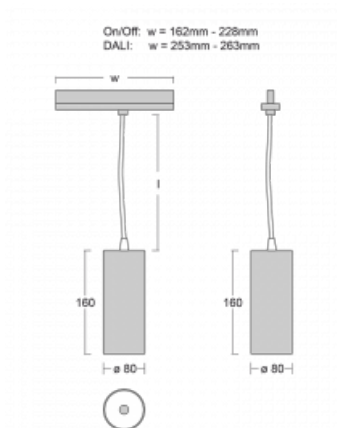

Luminaire

Vali80-T

179-605W-10GHD/930, B

We have managed to minimize the dimensions of the Vali80-T luminaires while maintaining very good lighting parameters. We also managed to reduce the casing of the luminaire to 75% of the surface. The luminaires offer a direct type of light distribution, four different beam angles of 18°, 25°, 32°, 52° and replaceable reflectors as optional accessories. The luminaires will be used predominantly to illuminate commercial spaces, galleries or showrooms. The luminaires have been fitted with adapters for the 3-phase Global Track from Nordic Aluminium. Vali80-T uses light sources with a colour rendering index of Ra90, which helps to show the true colours of the illuminated objects.

Technical drawing

Type of installation	3 circuit track
Light distribution	Direct
Luminaire shape	Circular
Colour of the luminaires	Black
Material	Aluminium
Lifetime	L80/B10 60 000 hours
Warranty	5 years
Description of luminaires	Luminaire 3 circuit track
Dimensions	ø 80 mm × 160 mm
Weight	0.7 kg
Light source	LED MODUL
DIR optical system	Reflector
Luminous flux*	2830 lm
Colour Temperature	3000 K warm white
Luminous efficacy	86 lm/W
MacAdam Light source	3
Colour rendering index	90
Luminaire power input*	33 W
Connection of the luminaires	DALI
Electrical voltage	220-240V
Frequency	50/60Hz