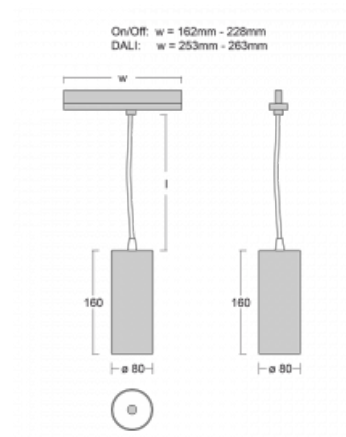

Luminaire

Vali80-T

179-605W-10GGE/930, W

We have managed to minimize the dimensions of the Vali80-T luminaires while maintaining very good lighting parameters. We also managed to reduce the casing of the luminaire to 75% of the surface. The luminaires offer a direct type of light distribution, four different beam angles of 18°, 25°, 32°, 52° and replaceable reflectors as optional accessories. The luminaires will be used predominantly to illuminate commercial spaces, galleries or showrooms. The luminaires have been fitted with adapters for the 3-phase Global Track from Nordic Aluminium. Vali80-T uses light sources with a colour rendering index of Ra90, which helps to show the true colours of the illuminated objects.

Technical drawing

Type of installation	3 circuit track
Light distribution	Direct
Luminaire shape	Circular
Colour of the luminaires	White
Material	Aluminium
Lifetime	L90/B50 60 000 hours
Warranty	5 years
Description of luminaires	Luminaire 3 circuit track
Dimensions	∅ 80 mm × 160 mm
Weight	0.7 kg
Light source	LED MODUL
Type of optical system	Reflector
Luminous flux*	1880 lm
Colour Temperature	3000 K warm white
Luminous efficacy	92 lm/W
MacAdam Light source	3
Colour rendering index	90