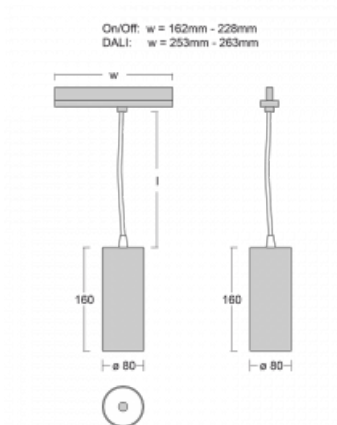

## Technical drawing

Type of installation	3 circuit track
Light distribution	Direct
Luminaire shape	Circular
Colour of the luminaires	White
Material	Aluminium
Lifetime	L90/B50 60 000 hours
Warranty	5 years
Description of luminaires	Luminaire 3 circuit track
Dimensions	ø 80 mm × 160 mm
Weight	0.7 kg
Light source	LED MODUL