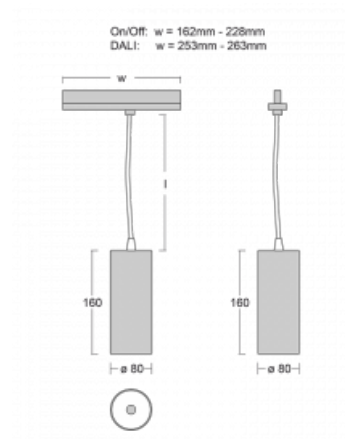

Luminaire

Vali80-T

179-605W-10GGD/940, S

We have managed to minimize the dimensions of the Vali80-T luminaires while maintaining very good lighting parameters. We also managed to reduce the casing of the luminaire to 75% of the surface. The luminaires offer a direct type of light distribution, four different beam angles of 18°, 25°, 32°, 52° and replaceable reflectors as optional accessories. The luminaires will be used predominantly to illuminate commercial spaces, galleries or showrooms. The luminaires have been fitted with adapters for the 3-phase Global Track from Nordic Aluminium. Vali80-T uses light sources with a colour rendering index of Ra90, which helps to show the true colours of the illuminated objects.

Technical drawing

Type of installation	3 circuit track
Light distribution	Direct
Luminaire shape	Circular
Colour of the luminaires	Silver
Material	Aluminium
Lifetime	L90/B50 60 000 hours
Warranty	5 years
Description of luminaires	Luminaire 3 circuit track
Dimensions	ø 80 mm × 160 mm
Weight	0.7 kg
Light source	LED MODUL
Type of optical system	Reflector
Luminous flux*	1970 lm
Colour Temperature	4000 K cool white
Luminous efficacy	97 lm/W
MacAdam Light source	3
Colour rendering index	90