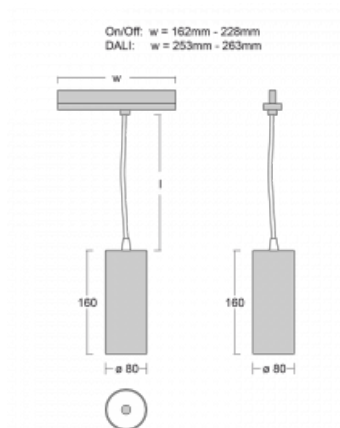

## Technical drawing

Type of installation	3 circuit track
Light distribution	Direct
Luminaire shape	Circular
Colour of the luminaires	Black
Material	Aluminium
Lifetime	L90/B50 60 000 hours
Warranty	5 years
Description of luminaires	Luminaire 3 circuit track
Dimensions	ø 80 mm × 160 mm
Weight	0.7 kg
Light source	LED MODUL
DIR optical system	Reflector
Luminous flux*	1970 lm
Colour Temperature	4000 K cool white
Luminous efficacy	97 lm/W
MacAdam Light source	3
Colour rendering index	90
Luminaire power input*	20.4 W
Connection of the luminaires	DALI
Electrical voltage	220-240V
Frequency	50/60Hz