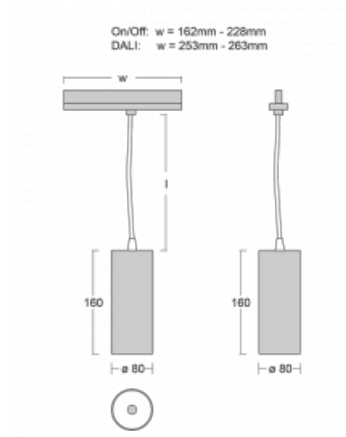

Luminaire

Vali80-T

179-605W-10GGD/940, B

We have managed to minimize the dimensions of the Vali80-T luminaires while maintaining very good lighting parameters. We also managed to reduce the casing of the luminaire to 75% of the surface. The luminaires offer a direct type of light distribution, four different beam angles of 18°, 25°, 32°, 52° and replaceable reflectors as optional accessories. The luminaires will be used predominantly to illuminate commercial spaces, galleries or showrooms. The luminaires have been fitted with adapters for the 3-phase Global Track from Nordic Aluminium. Vali80-T uses light sources with a colour rendering index of Ra90, which helps to show the true colours of the illuminated objects.

Technical drawing

Type of installation	3 circuit track
Light distribution	Direct
Luminaire shape	Circular
Colour of the luminaires	Black
Material	Aluminium
Lifetime	L90/B50 60 000 hours
Warranty	5 years
Description of luminaires	Luminaire 3 circuit track
Dimensions	ø 80 mm × 160 mm
Weight	0.7 kg
Light source	LED MODUL
Type of optical system	Reflector
Luminous flux*	1970 lm
Colour Temperature	4000 K cool white
Luminous efficacy	97 lm/W
MacAdam Light source	3
Colour rendering index	90