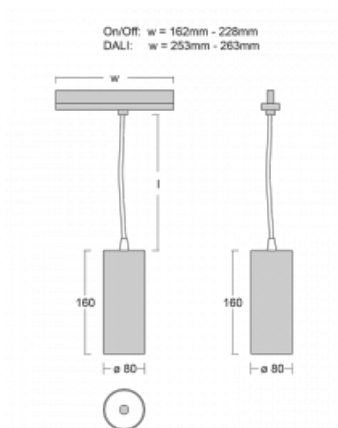

Technical drawing

Type of installation	3 circuit track
Light distribution	Direct
Luminaire shape	Circular
Colour of the luminaires	White
Material	Aluminium
Lifetime	L90/B50 60 000 hours
Warranty	5 years
Description of luminaires	Luminaire 3 circuit track
Dimensions	ø 80 mm × 160 mm
Weight	0.7 kg
Light source	LED MODUL