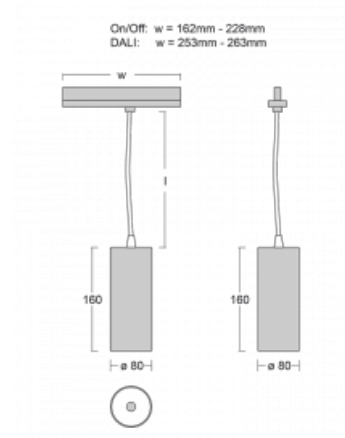

Luminaire

Vali80-T

179-605W-10GGD/930, W

We have managed to minimize the dimensions of the Vali80-T luminaires while maintaining very good lighting parameters. We also managed to reduce the casing of the luminaire to 75% of the surface. The luminaires offer a direct type of light distribution, four different beam angles of 18°, 25°, 32°, 52° and replaceable reflectors as optional accessories. The luminaires will be used predominantly to illuminate commercial spaces, galleries or showrooms. The luminaires have been fitted with adapters for the 3-phase Global Track from Nordic Aluminium. Vali80-T uses light sources with a colour rendering index of Ra90, which helps to show the true colours of the illuminated objects.

Technical drawing

Type of installation	3 circuit track
Light distribution	Direct
Luminaire shape	Circular
Colour of the luminaires	White
Material	Aluminium
Lifetime	L90/B50 60 000 hours
Warranty	5 years
Description of luminaires	Luminaire 3 circuit track
Dimensions	ø 80 mm × 160 mm
Weight	0.7 kg
Light source	LED MODUL
Type of optical system	Reflector
Luminous flux*	1880 lm
Colour Temperature	3000 K warm white
Luminous efficacy	92 lm/W
MacAdam Light source	3
Colour rendering index	90