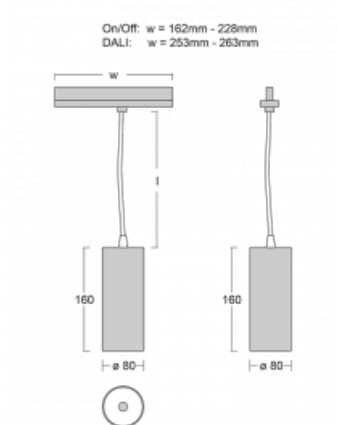

## Technical drawing

Type of installation	3 circuit track
Light distribution	Direct
Luminaire shape	Circular
Colour of the luminaires	Silver
Material	Aluminium
Lifetime	L90/B50 60 000 hours
Warranty	5 years
Description of luminaires	Luminaire 3 circuit track
Dimensions	ø 80 mm × 160 mm
Weight	0.7 kg
Light source	LED MODUL
DIR optical system	Reflector
Luminous flux*	1880 lm
Colour Temperature	3000 K warm white
Luminous efficacy	92 lm/W
MacAdam Light source	3
Colour rendering index	90
Luminaire power input*	20.4 W
Connection of the luminaires	DALI
Electrical voltage	220-240V
Frequency	50/60Hz