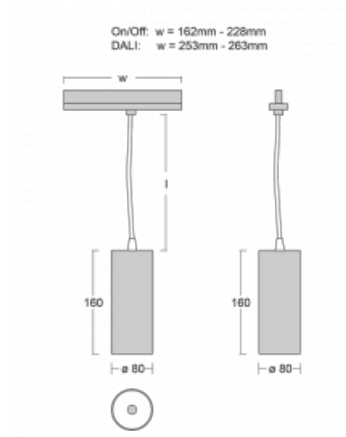

Luminaire

Vali80-T

179-605W-10GGD/930, B

We have managed to minimize the dimensions of the Vali80-T luminaires while maintaining very good lighting parameters. We also managed to reduce the casing of the luminaire to 75% of the surface. The luminaires offer a direct type of light distribution, four different beam angles of 18°, 25°, 32°, 52° and replaceable reflectors as optional accessories. The luminaires will be used predominantly to illuminate commercial spaces, galleries or showrooms. The luminaires have been fitted with adapters for the 3-phase Global Track from Nordic Aluminium. Vali80-T uses light sources with a colour rendering index of Ra90, which helps to show the true colours of the illuminated objects.

Technical drawing

Type of installation	3 circuit track
Light distribution	Direct
Luminaire shape	Circular
Colour of the luminaires	Black
Material	Aluminium
Lifetime	L90/B50 60 000 hours
Warranty	5 years
Description of luminaires	Luminaire 3 circuit track
Dimensions	ø 80 mm × 160 mm
Weight	0.7 kg
Light source	LED MODUL
Type of optical system	Reflector
Luminous flux*	1880 lm
Colour Temperature	3000 K warm white
Luminous efficacy	92 lm/W
MacAdam Light source	3
Colour rendering index	90