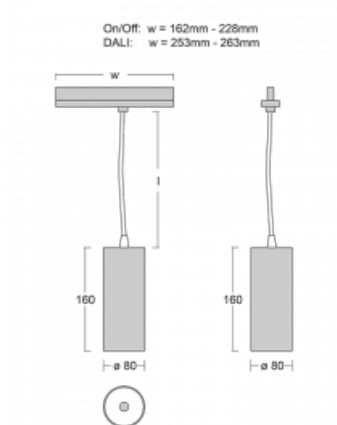

Technical drawing

Type of installation	3 circuit track
Light distribution	Direct
Luminaire shape	Circular
Colour of the luminaires	Black
Material	Aluminium
Lifetime	L90/B50 60 000 hours
Warranty	5 years
Description of luminaires	Luminaire 3 circuit track
Dimensions	ø 80 mm × 160 mm
Weight	0.7 kg
Light source	LED MODUL