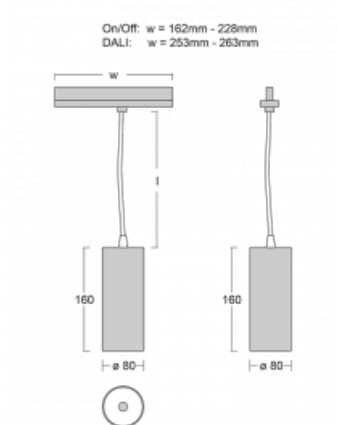

Technical drawing

Type of installation	3 circuit track
Light distribution	Direct
Luminaire shape	Circular
Colour of the luminaires	Black
Material	Aluminium
Lifetime	L90/B50 60 000 hours
Warranty	5 years
Description of luminaires	Luminaire 3 circuit track
Dimensions	ø 80 mm × 160 mm
Weight	0.7 kg
Light source	LED MODUL